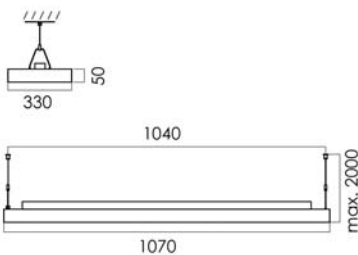

Stora Rectangular LED pendant luminaire

STORA-P-LED 5200/840 OS-DA

Rectangular luminaire element with an opal acrylic glass panel mounted in a profile frame made of power-coated aluminium. The luminaire is suspended by a wire pendant with ceiling fixture and transparent connecting cable with rectangular powder-coated ceiling junction box. The cable length can be adjusted at the ceiling junction box, the steel wire can be steplessly height adjusted at the luminaire. At the top of the luminaire, the control gear is accommodated under a cover which can be removed for maintenance using a keyhole screw connection. The LED module is formed as a rectangular LED flat board. Luminaire with heat-resistant wiring. Homogeneous illumination of the light surface. Light colour 4000 K (840), dimmable. Protection rating IP20, safety class I.

Colour:
Frame - similar to RAL 9016 white silk matt

Lamps	Ballast	Prod. code
2xLED-M 14 W	LED Driver DALI	SPC0630024

Luminaire luminous flux [lm]	Luminaire output [W]	Luminaire efficiency [lm/W]
3723	32	116

Dimens. [mm]			Weight [kg]	Photometric data		
L	B	H		Longitudinal UGR	Transverse UGR	LOR
1070	330	75	9,6	20.2	19.7	71.6 %

EEC A++ - A
Energy efficiency class scale A++ - E

Stora **Rectangular LED pendant luminaire**