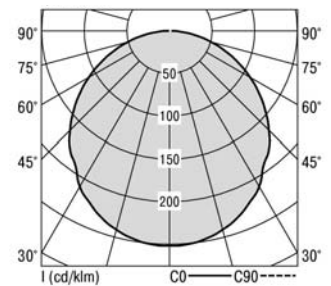

Stora Rectangular LED pendant luminaire

STORA-P-LED 5200/840 OS-DA

Rectangular luminaire element with an opal acrylic glass panel mounted in a profile frame made of power-coated aluminium. The luminaire is suspended by a wire pendant with ceiling fixture and transparent connecting cable with rectangular powder-coated ceiling junction box. The cable length can be adjusted at the ceiling junction box, the steel wire can be steplessly height adjusted at the luminaire. At the top of the luminaire, the control gear is accommodated under a cover which can be removed for maintenance using a keyhole screw connection. The LED module is formed as a rectangular LED flat board. Luminaire with heat-resistant wiring. Homogeneous illumination of the light surface. Light colour 4000 K (840), dimmable. Protection rating IP20, safety class I.

Colour:
Frame - similar to RAL 9016 white silk matt

Lamps	Ballast	Prod. code
2xLED-M 14 W	LED Driver DALI	SPC0630024

Luminaire luminous flux [lm]	Luminaire output [W]	Luminaire efficiency [lm/W]
3723	32	116

Dimens. [mm]			Weight [kg]	Photometric data		
L	B	H		Longitudinal UGR	Transverse UGR	LOR
1070	330	75	9,6	20.2	19.7	71.6 %

EEC A++ - A
Energy efficiency class scale A++ - E

Stora **Rectangular LED pendant luminaire**